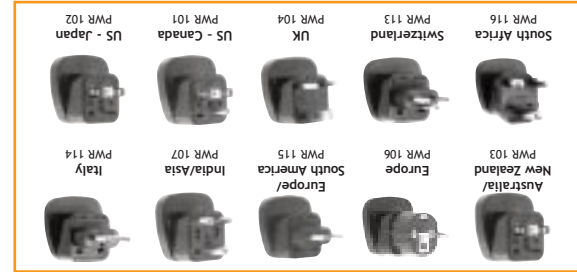

USB Telecharger™
Ideal for laptop users the Telecharger enables you to charge your mobile phone from the USB port of your laptop.
Available in six models to cover most popular mobile phone types.
See www.teleadapt.com/telecharger for more details

WARNING!
Teleadapt PowerPlugs do NOT convert voltage.
Incorrect use may result in damage to equipment - or injury.
Check that your equipment is compatible with the local mains voltage.
To check the suitability of your equipment for local use, please go to www.teleadapt.com/guide for details of the manufacturer's destination country and in the instructions supplied by the manufacturer of your equipment to confirm the maximum voltage (a range of 100V - 240V would be required). Some appliances may require a transformer for use overseas.
Teleadapt does not accept liability for damage to equipment, or injury, due to incorrect use.